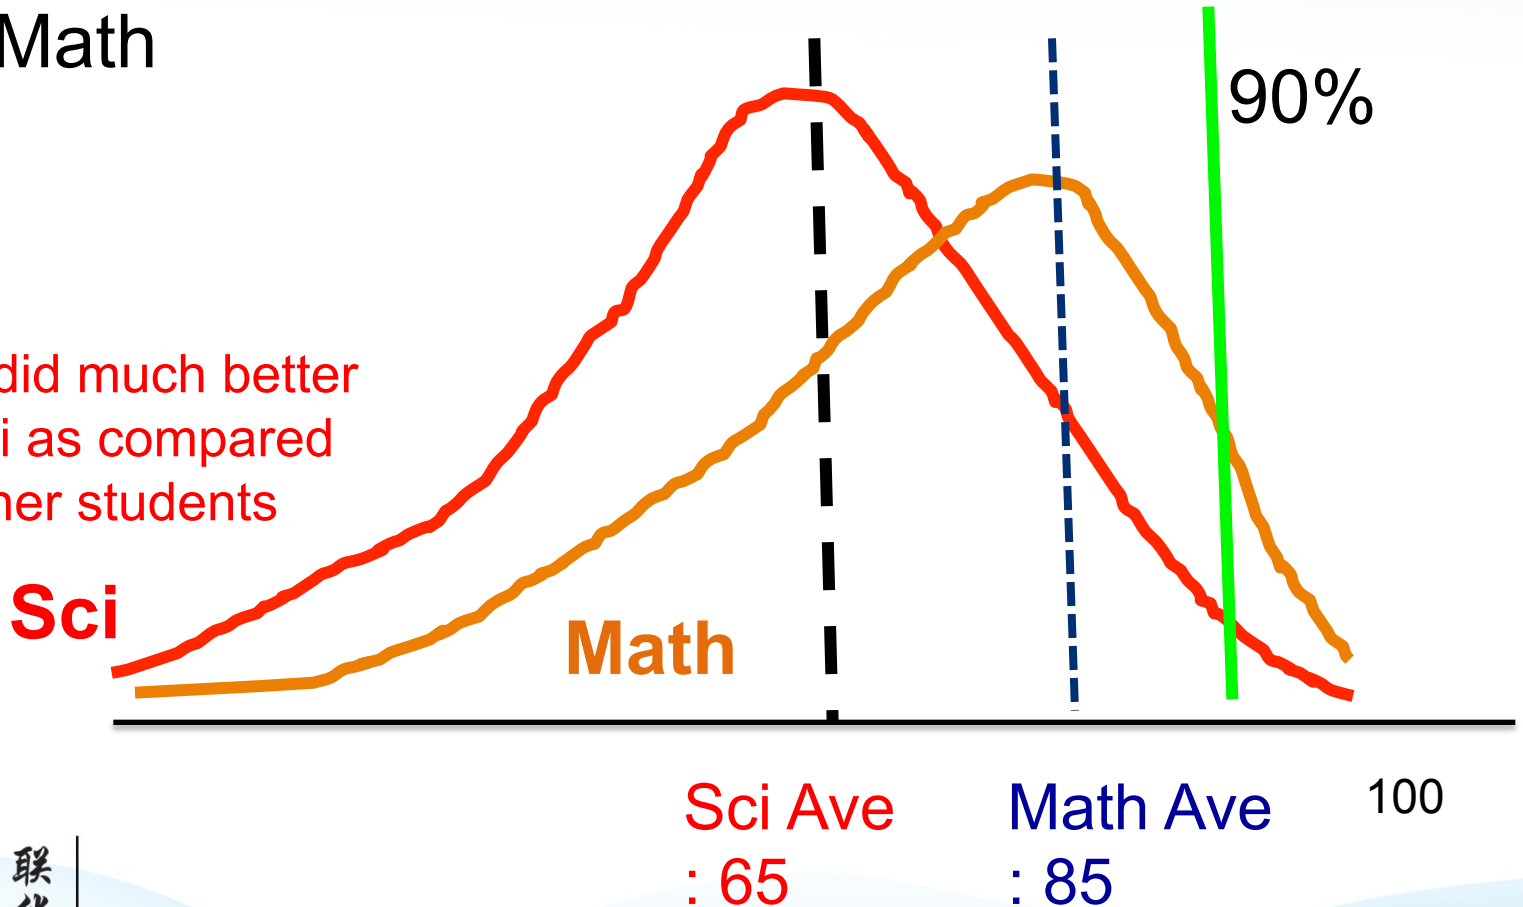

联
华
小
学

Understanding PSLE Aggregate

- What is PSLE Aggregate?
 - Sum of the T-scores of all 4 subjects
 - Allows students to be ranked fairly
 - Provides standardization of the raw scores
- Why can't raw scores be used?
 - Different subjects have different levels of difficulty

Jane scored
90% in Science
and Math

Her performance in
Math was very close to
other students

She did much better
in Sci as compared
to other students

联华小学

What is T-Score?

- Gives the relative position of a student's performance as compared to the performances of all the other students in the subject
- Raw mark obtained in the exam shows how good the student is in that subject, not how good he is compared to others